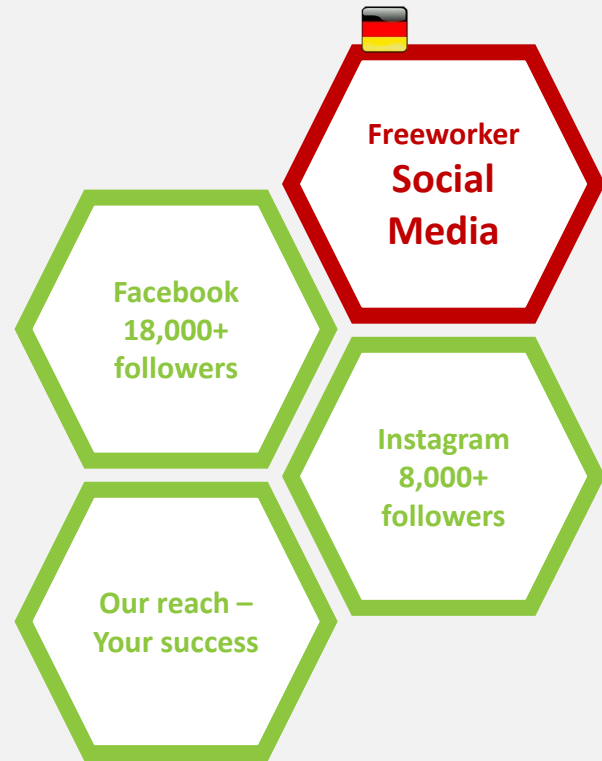

Social Media – Something's going on!

- For us, **social media** is more than just a side issue!
- Use our presence and experience in social media for your brand and products. We **professionally** and successfully manage our social media channels and have a **high reach** in your target group.
- You provide the necessary data that we need for the relevant medium. **Together** we agree on content, formats and timing of the publication.