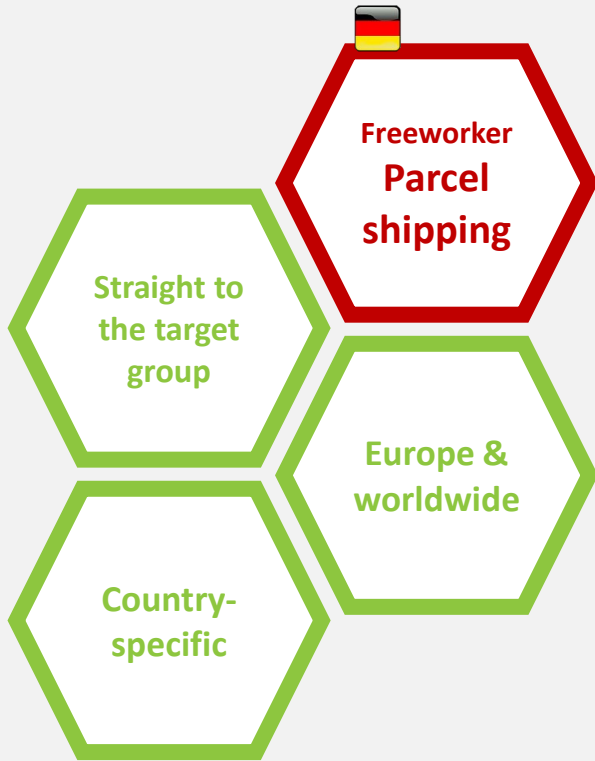

## Parcels – straight to the customers

- We are one of the leading mail order companies for tree care and rope climbing equipment in **Europe** and we ship **worldwide**.
- We ship small and large parcels fast and reliably to our customers on a daily basis.
- Your message to our customers as a supplement (e. g. flyer, leaflet or promotional gift) in our parcels.
- On request, it is also possible to include the flyers in our parcels only **for specific countries**.