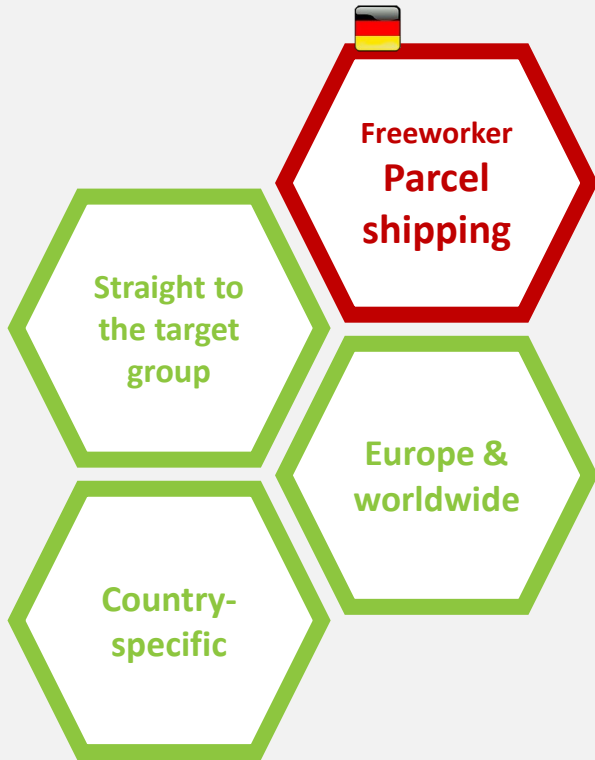

## Parcels – straight to the customers

- We are one of the leading mail order companies for tree care and rope climbing equipment in **Europe** and we ship **worldwide**.
- We ship small and large parcels fast and reliably to our customers on a daily basis.
- Your message to our customers as a supplement (e. g. flyer, leaflet or promotional gift) in our parcels.
- On request, it is also possible to include the flyers in our parcels only **for specific countries**.